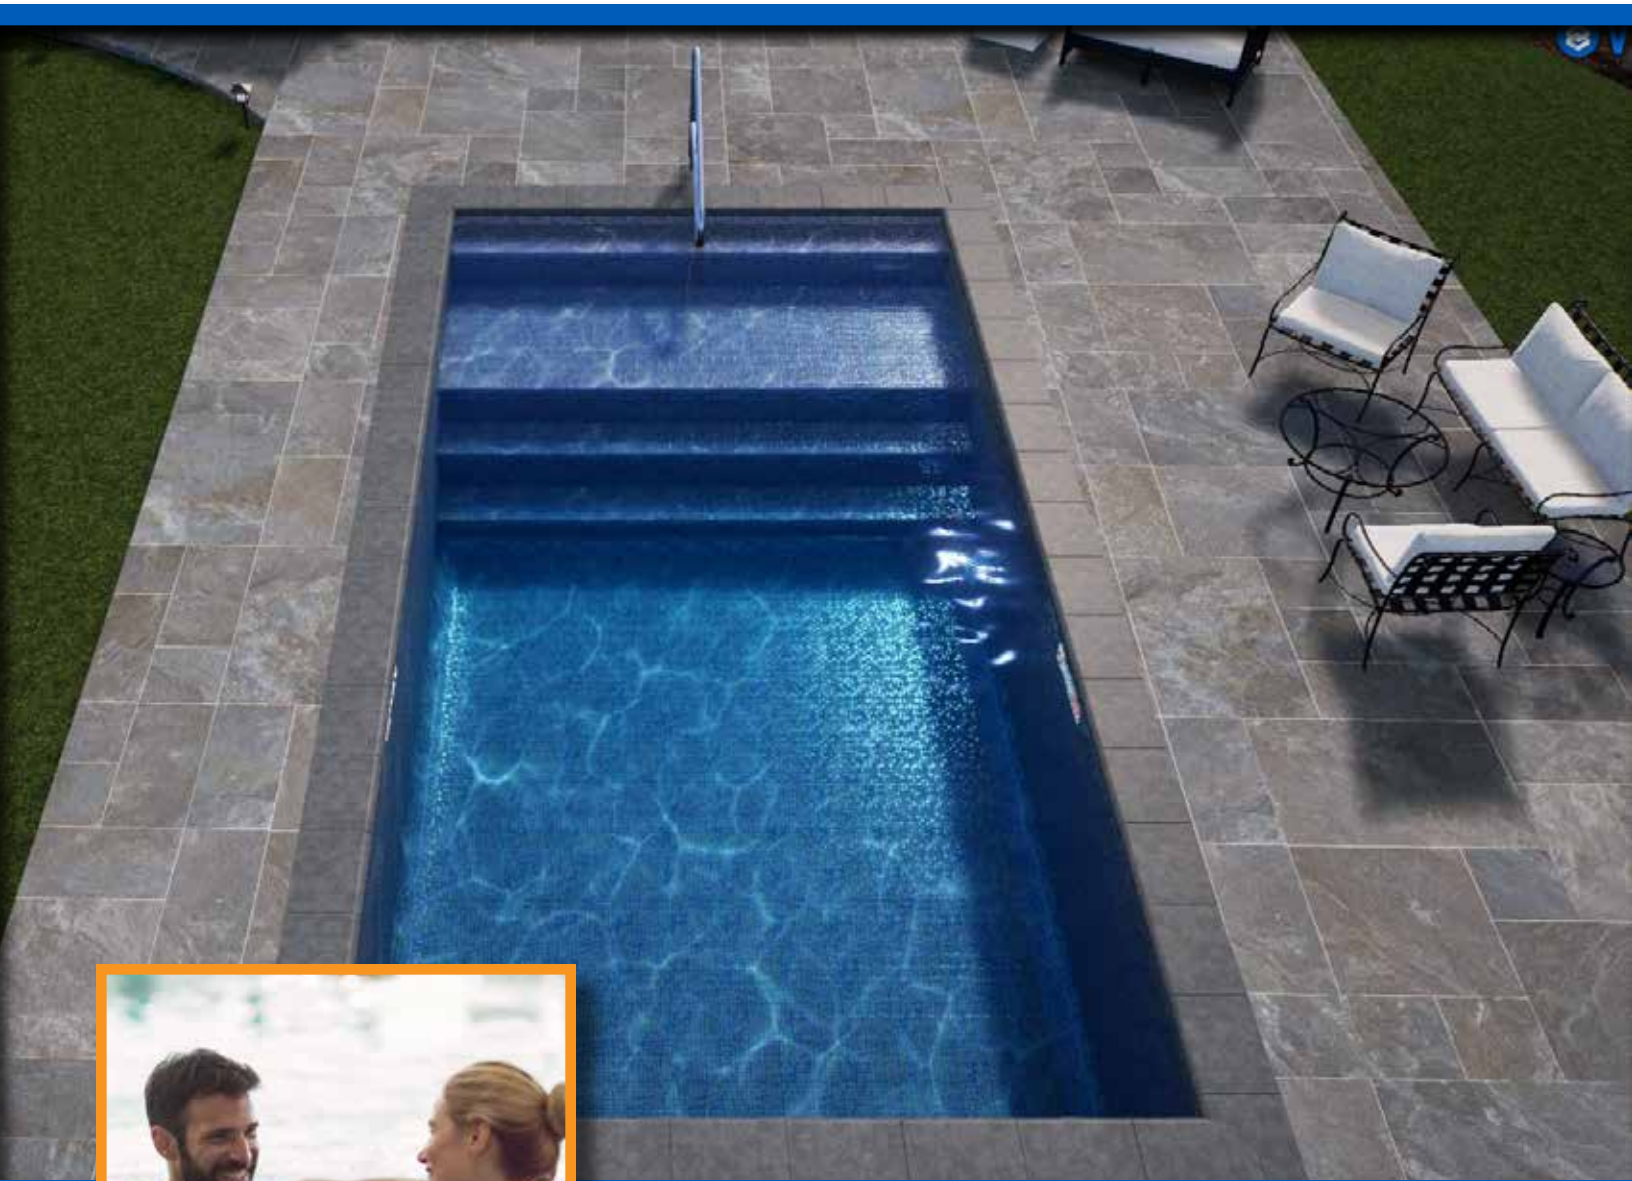

Available in 3 sizes:

8' x 16'

10' x 20'

12' x 24'

Features: Full-End Stair and Full-End Bench.

All Personal Pools™ are Non-Diving Pools.

The Lounger

Relax on the sundeck and catch some rays before taking a dip and cooling off in The Lounger!

Available in 3 sizes:

8' x 16'

10' x 20'

12' x 24'

Features: Full-End Stair with Second Step Sundeck

The Lounger with Bench

Slow down and take a deep breath in The Lounger with Bench, including plenty of room to lounge or just float!

Available in 3 sizes:

8' x 16'

10' x 20'

12' x 24'

Features: Full-End Stair with Second Step Sundeck and Full-End Bench

All Personal Pools™ are Non-Diving Pools.

The Entertainer

Sit, swim, play or relax... If you are the life of the party, The Entertainer is the perfect pool for your lifestyle!