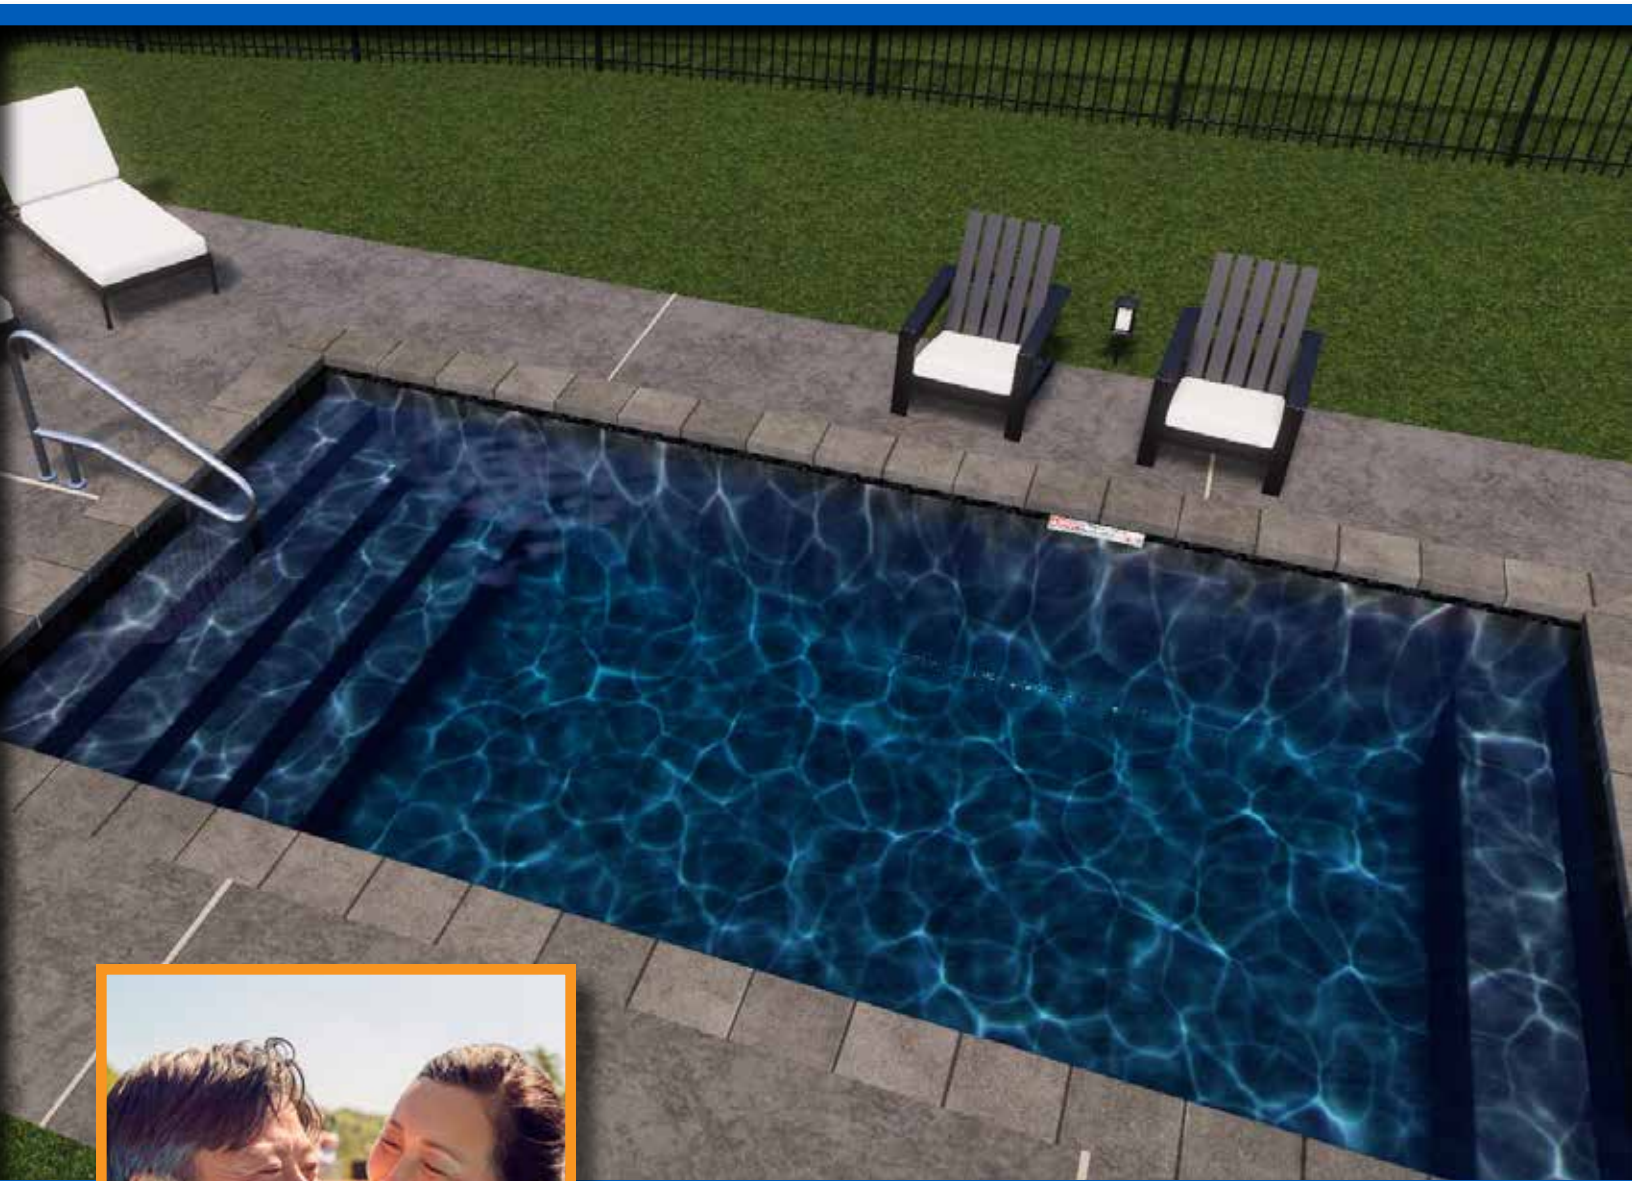

Available in 3 sizes:

8' x 16'

10' x 20'

12' x 24'

Features: Full-End Stair and Full-End Bench.

All Personal Pools™ are Non-Diving Pools.

The Lounger

Relax on the sundeck and catch some rays before taking a dip and cooling off in The Lounger!

Available in 3 sizes:

8' x 16'

10' x 20'

12' x 24'

Features: Full-End Stair with Second Step Sundeck

The Lounger with Bench

Slow down and take a deep breath in The Lounger with Bench, including plenty of room to lounge or just float!

Available in 3 sizes:

8' x 16'

10' x 20'

12' x 24'

Features: Full-End Stair with Second Step Sundeck and Full-End Bench

All Personal Pools™ are Non-Diving Pools.

The Entertainer

Sit, swim, play or relax... If you are the life of the party, The Entertainer is the perfect pool for your lifestyle!