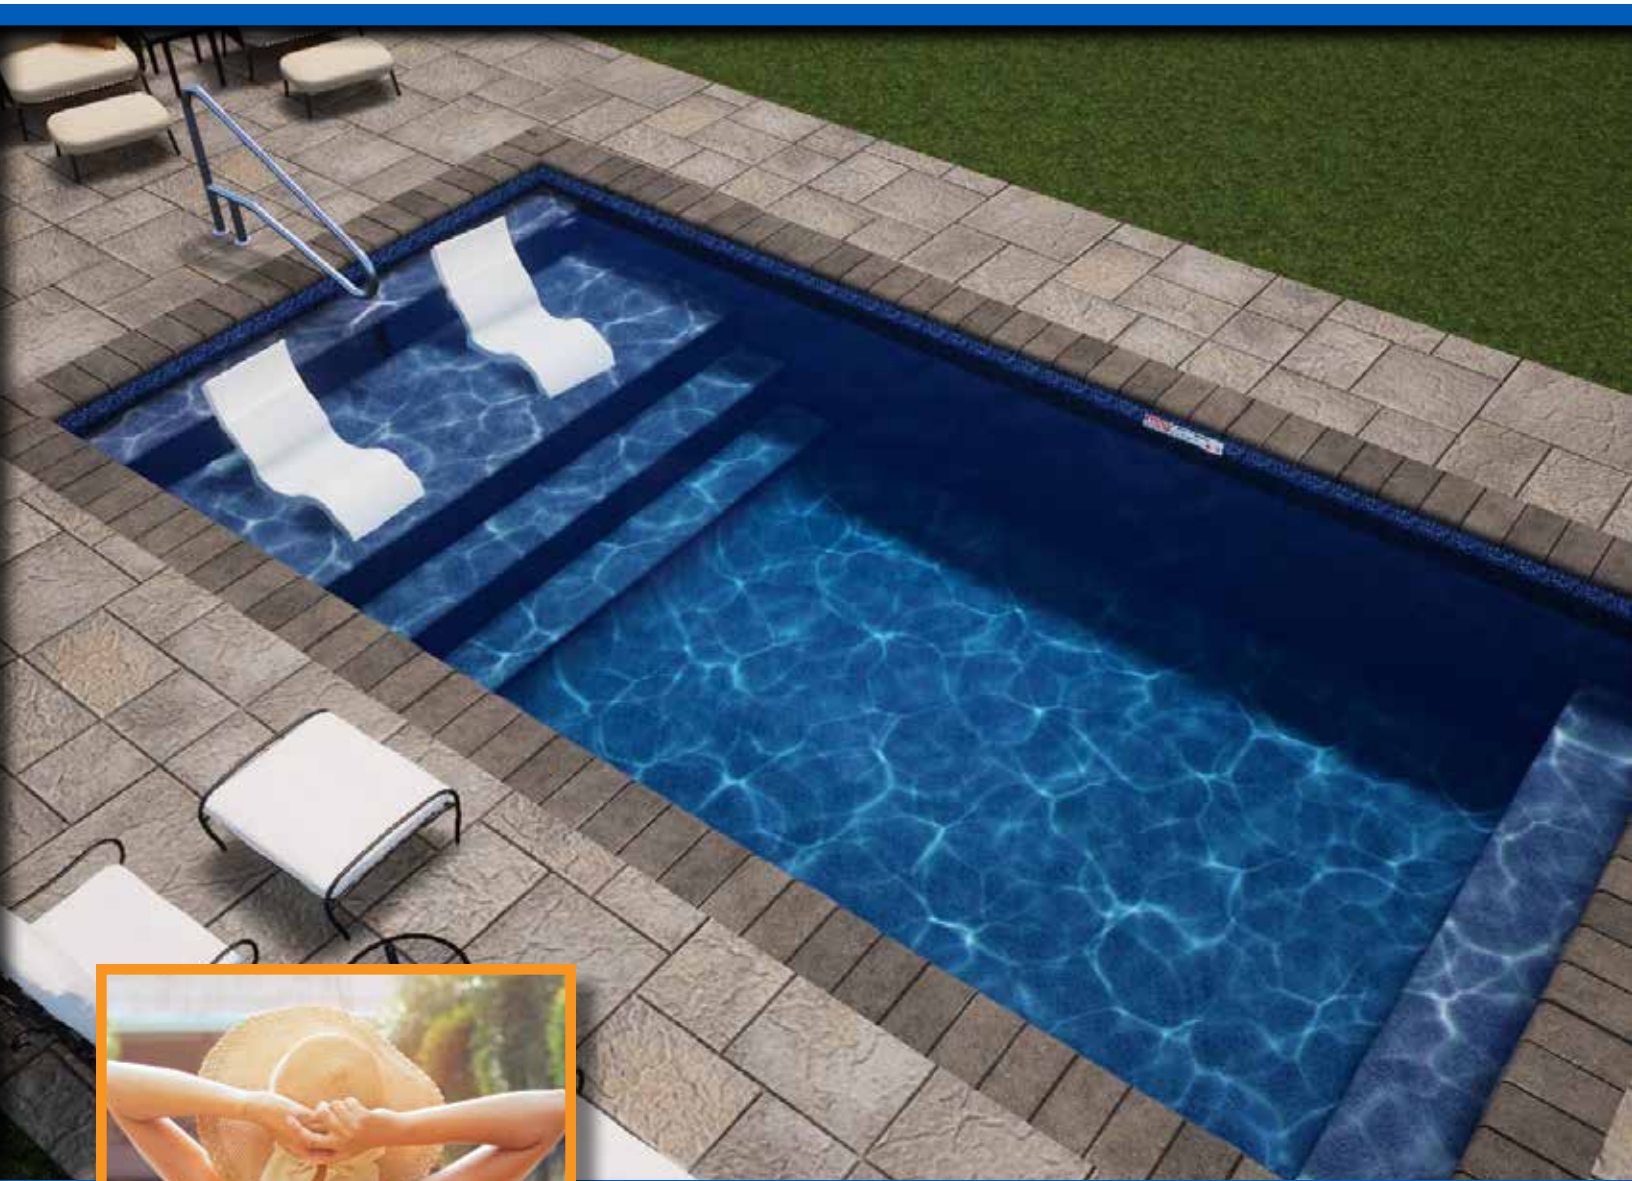

Available in 3 sizes:

8' x 16'

10' x 20'

12' x 24'

Features: Full-End Stair with Second Step Sundeck and Full-End Bench

All Personal Pools™ are Non-Diving Pools.

The Entertainer

Sit, swim, play or relax... If you are the life of the party, The Entertainer is the perfect pool for your lifestyle!

Available in 3 sizes:

8' x 16'

10' x 20'

12' x 24'

Features: Side by Side Stair and Tanning Ledge

The Entertainer with Benches

With two extra deep-end benches, The Entertainer with Bench takes fun and socializing to a whole new level!