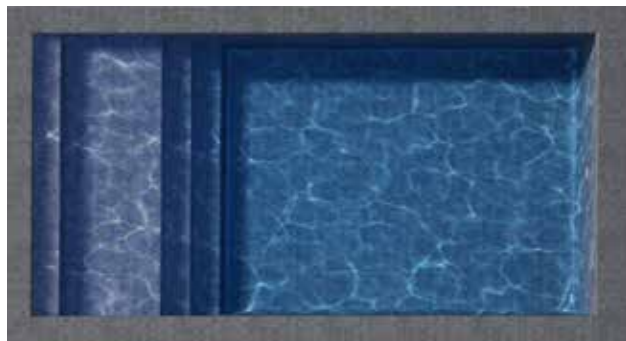

The Lounger

Relax on the sundeck and catch some rays before taking a dip and cooling off in The Lounger!

Available in 3 sizes:

8' x 16'

10' x 20'

12' x 24'