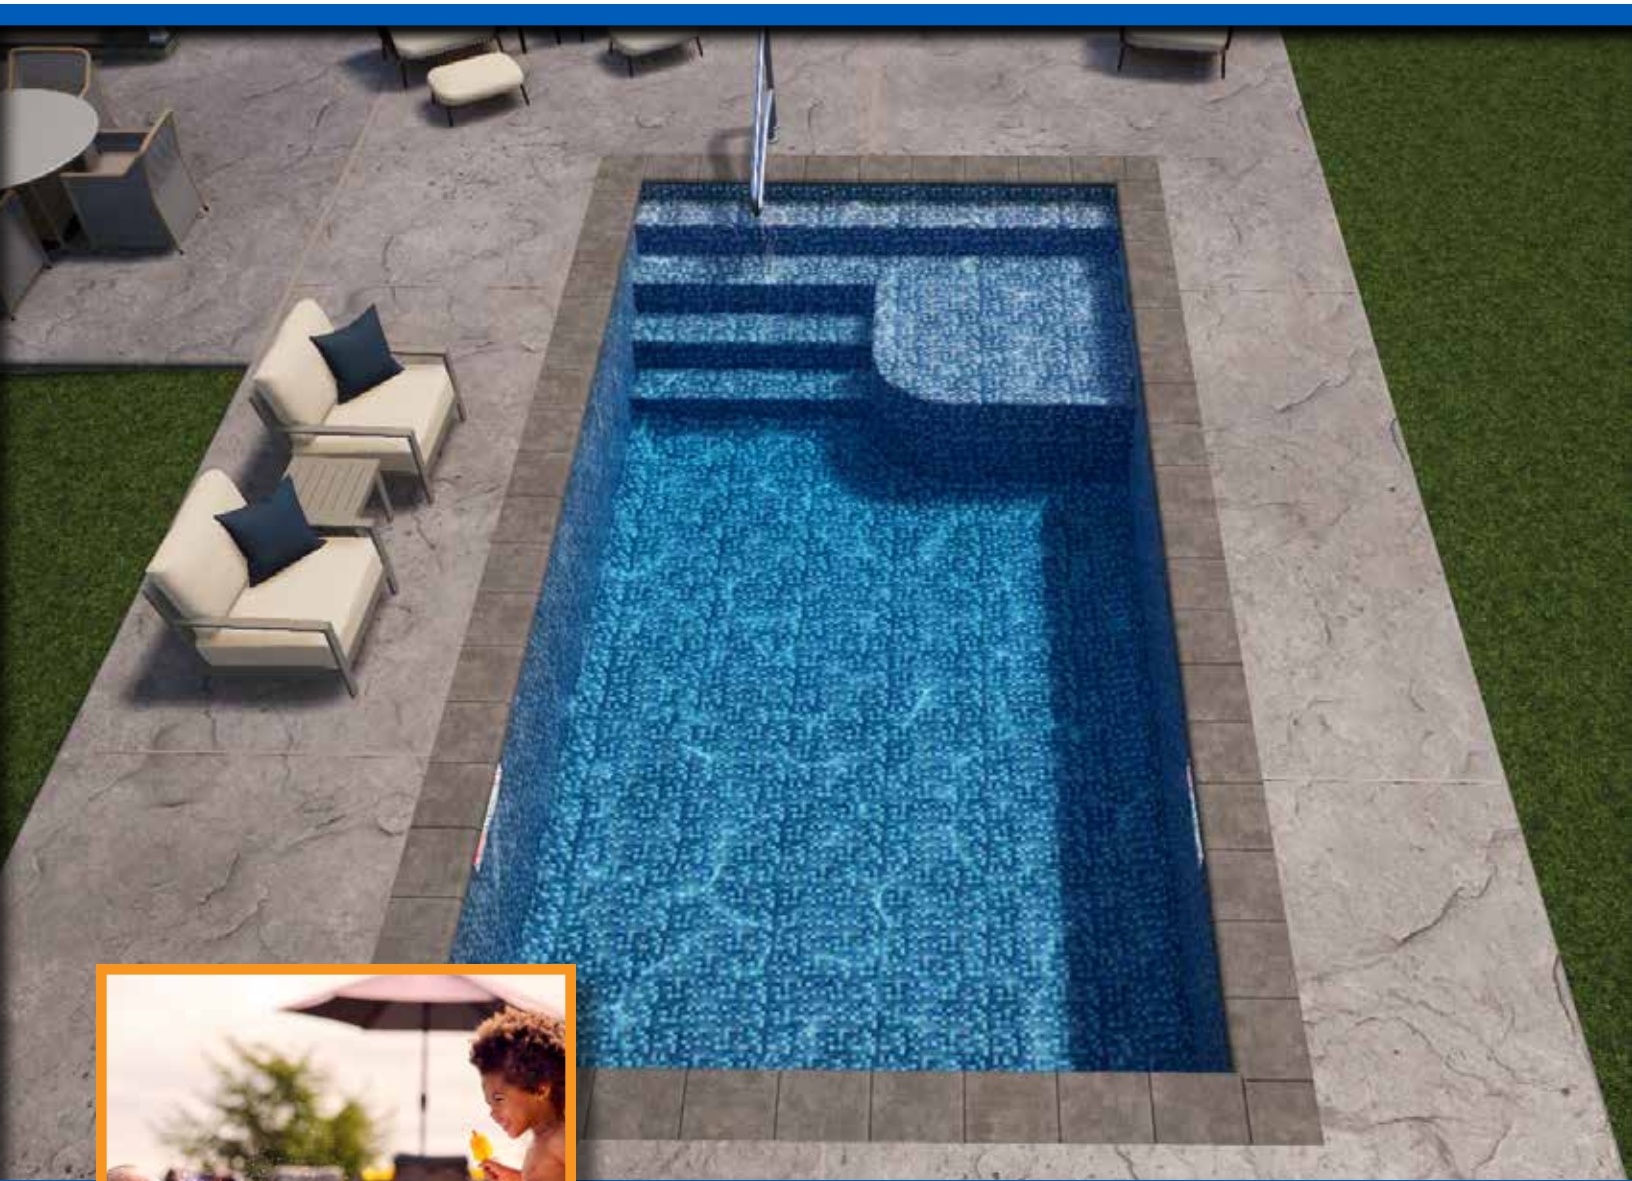

Available in 3 sizes:

8' x 16'

10' x 20'

12' x 24'

Features: Full-End Stair with Second Step Sundeck and Full-End Bench

All Personal Pools™ are Non-Diving Pools.

The Entertainer

Sit, swim, play or relax... If you are the life of the party, The Entertainer is the perfect pool for your lifestyle!

Available in 3 sizes:

8' x 16'

10' x 20'

12' x 24'

Features: Side by Side Stair and Tanning Ledge

The Entertainer with Benches

With two extra deep-end benches, The Entertainer with Bench takes fun and socializing to a whole new level!

Available in 3 sizes:

8' x 16'

10' x 20'

12' x 24'

Features: Side by Side Stair and Tanning Ledge with Dual Benches

All Personal Pools™ are Non-Diving Pools.

The Socializer

The perfect spot to connect with friends and family,
The Socializer will remind you why you wanted a pool!

Available in 3 sizes:

8' x 16'

10' x 20'

12' x 24'

Features: Sweeping Tanning Ledge with Step
and Dual Benches

All Personal Pools™ are Non-Diving Pools.

The Perfect Little Option

To make your Personal Pool even more “personal” we offer two semi-inground options depending on your preference and landscape: