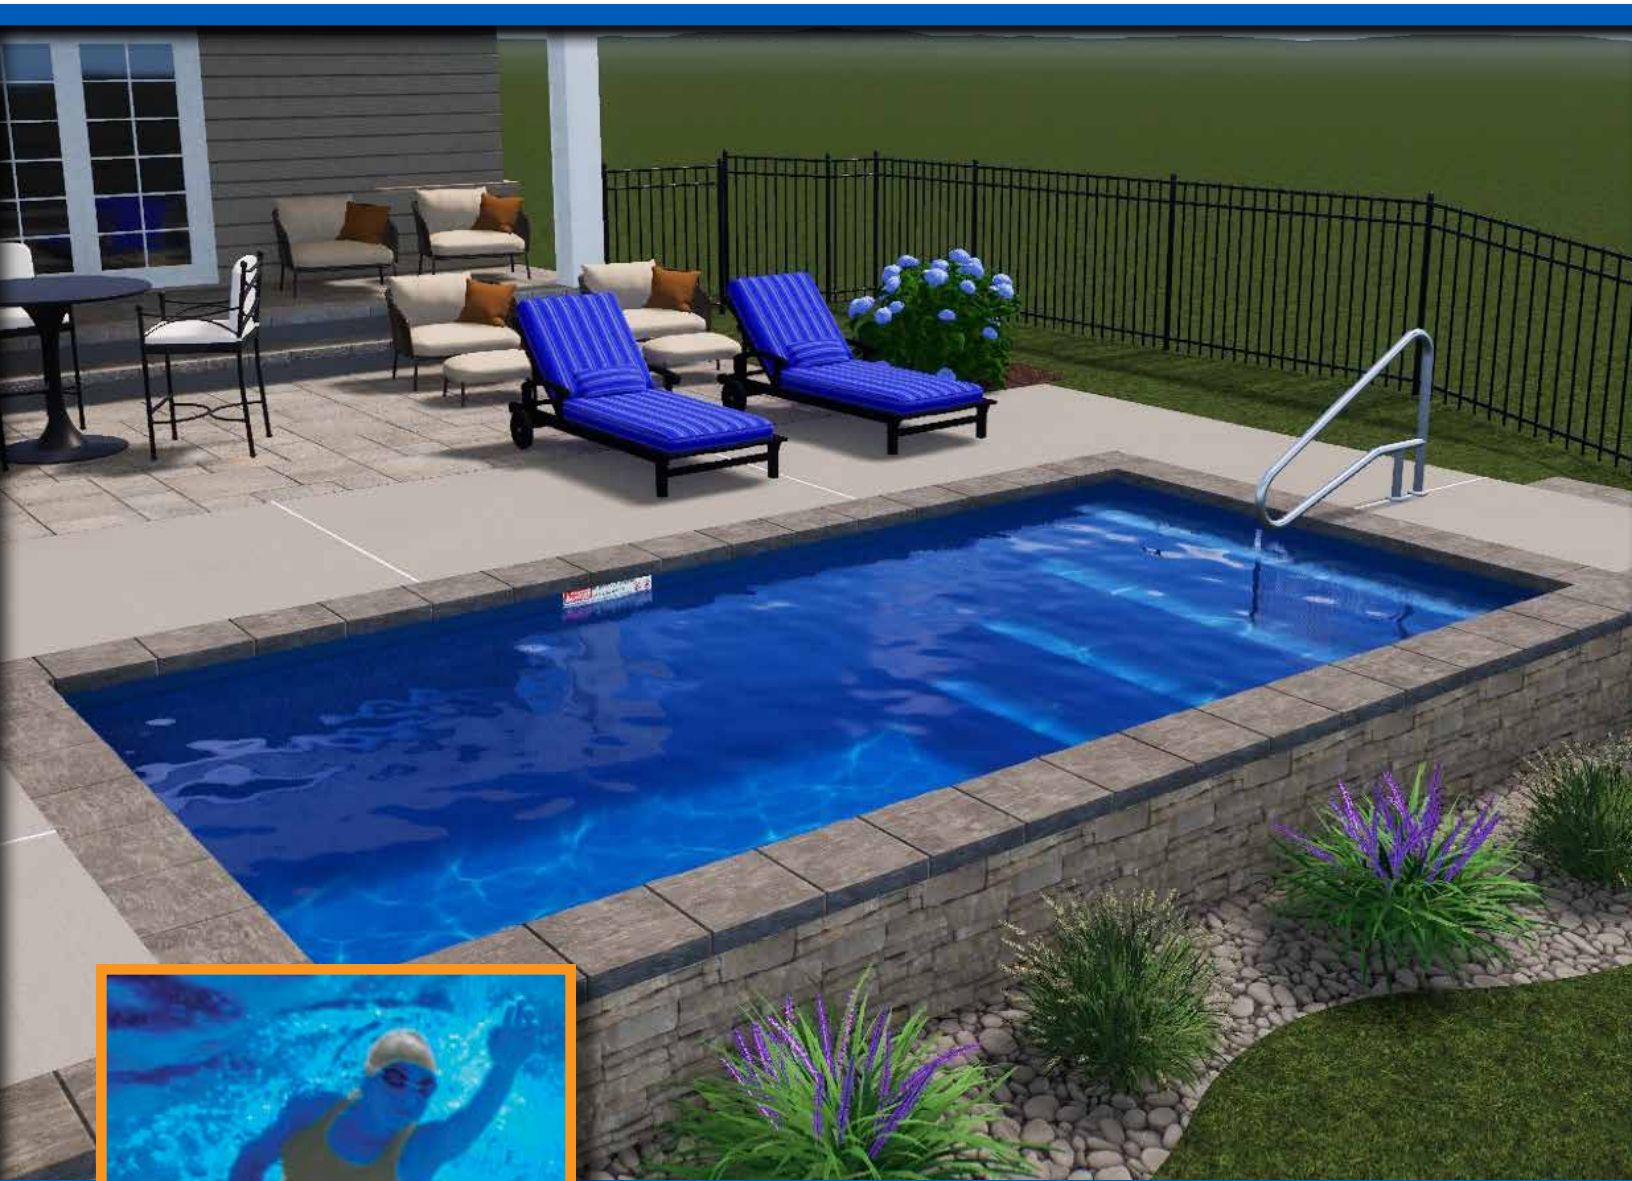

Plunge pools have become one of the fastest growing segments in the swimming pool category. Due to their more intimate size, they can be accommodated in nearly any yard, but don't be fooled! The Personal Pool still offers many of the same features that are available in standard size pools. Your Personal Pool can be installed inground or semi-inground with a seating ledge around the entire pool just to dip your feet in on a hot day. You can even install custom fascia if you choose a semi-inground installation.

Available in 3 sizes:

8' x 16'

10' x 20'

12' x 24'

Features: Full-End Stair

All Personal Pools™ are Non-Diving Pools.

The Recreational with Bench

If you want all the space, but with more sitting room to relax or chat, try The Recreational with deep-end bench.

Available in 3 sizes:

8' x 16'

10' x 20'

12' x 24'

Features: Full-End Stair and Full-End Bench.

All Personal Pools™ are Non-Diving Pools.

The Lounger

Relax on the sundeck and catch some rays before taking a dip and cooling off in The Lounger!

Available in 3 sizes:

8' x 16'

10' x 20'

12' x 24'

Features: Full-End Stair with Second Step Sundeck and Full-End Bench

All Personal Pools™ are Non-Diving Pools.

The Entertainer

Sit, swim, play or relax... If you are the life of the party, The Entertainer is the perfect pool for your lifestyle!