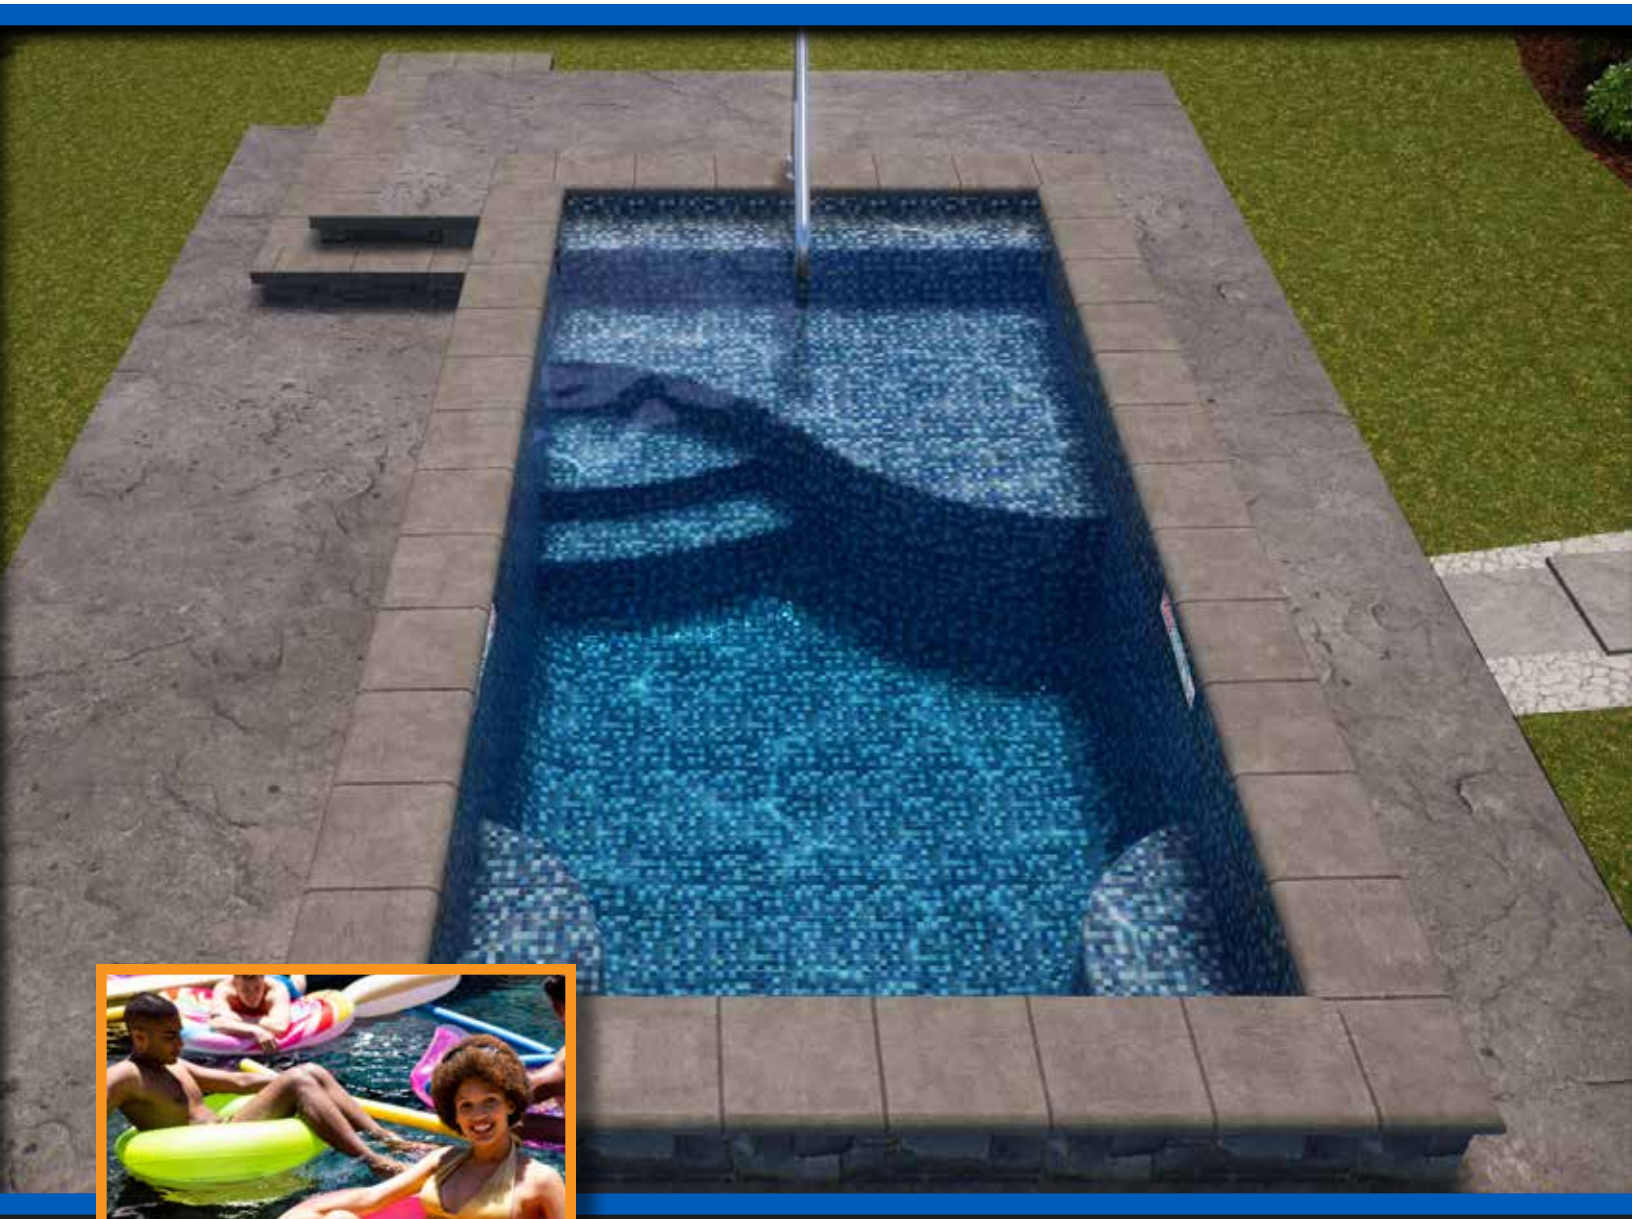

Available in 3 sizes:

8' x 16'

10' x 20'

12' x 24'

Features: Side by Side Stair and Tanning Ledge with Dual Benches

All Personal Pools™ are Non-Diving Pools.

The Socializer

The perfect spot to connect with friends and family,
The Socializer will remind you why you wanted a pool!

Available in 3 sizes:

8' x 16'

10' x 20'

12' x 24'

Features: Sweeping Tanning Ledge with Step
and Dual Benches

All Personal Pools™ are Non-Diving Pools.

The Perfect Little Option

To make your Personal Pool even more “personal” we offer two semi-inground options depending on your preference and landscape: